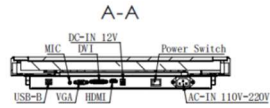

Outdoor High-brightness P-capTouch
Monitor:H3212P10-UHA

标记 (mark)	修改内容(revised contents)
<1>	
<2>	

合盛高科		成都合盛高科科技有限公司 Horsent Technology Co., Ltd.	
Touch Technology: 触摸技术	P-CAP	R/E: 版本:	V 1.0
Tolerance: 公差	± 1.0mm	Designed By: 设计:	ZHL
Unit: 单位	mm	Checked By: 审核	HW
Scale: 比例	1:1	Approved By: 批准	GCJ
		View: 投影方式	
		Sheet: 页数	1 OF 1
		Date: 日期	2024/7/1

DIMENSIONS ARE IN MILLIMETERS