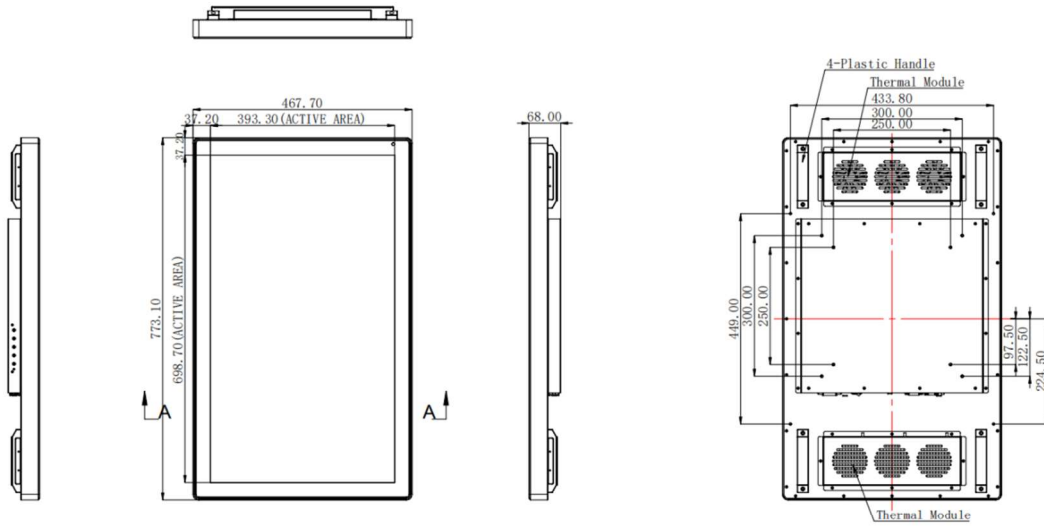

Outdoor High-brightness P-capTouch
Monitor:H3212P10-UHA

标记 (mark)	修改内容(revised contents)
<1>	
<2>	

合盛高科		成都合盛高科科技有限公司 Horsent Technology Co., Ltd.	
Touch Technology: 触摸技术	P-CAP	R/E: 版本:	V 1.0
Tolerance: 公差	± 1.0mm	Designed By: 设计:	ZHL
Unit: 单位	mm	Checked By: 审核	HW
Scale: 比例	1:1	Approved By: 批准	GCJ
		View: 投影方式	
		Sheet: 页数	1 OF 1
		Date: 日期	2024/7/1

DIMENSIONS ARE IN MILLIMETERS